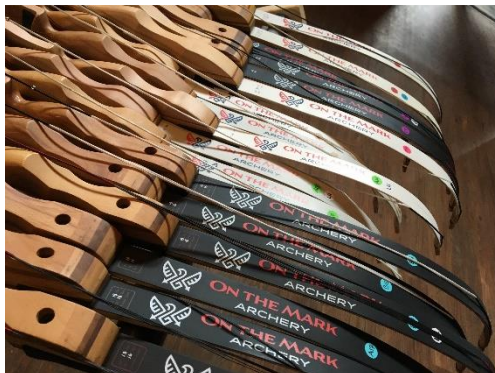

Having frequently offered new and exciting events to engage the community and give them experiences they might otherwise would not have had, the Charles River Museum of Industry and Innovation coordinated with On the Mark Archery to host a test series of small group accelerated classes open to adults and youths. The program sold out before the event and an additional training session was scheduled to accommodate the ever-increasing number of signups. [#ArcheryAtTheMuseum](https://twitter.com/ArcheryAtTheMuseum)